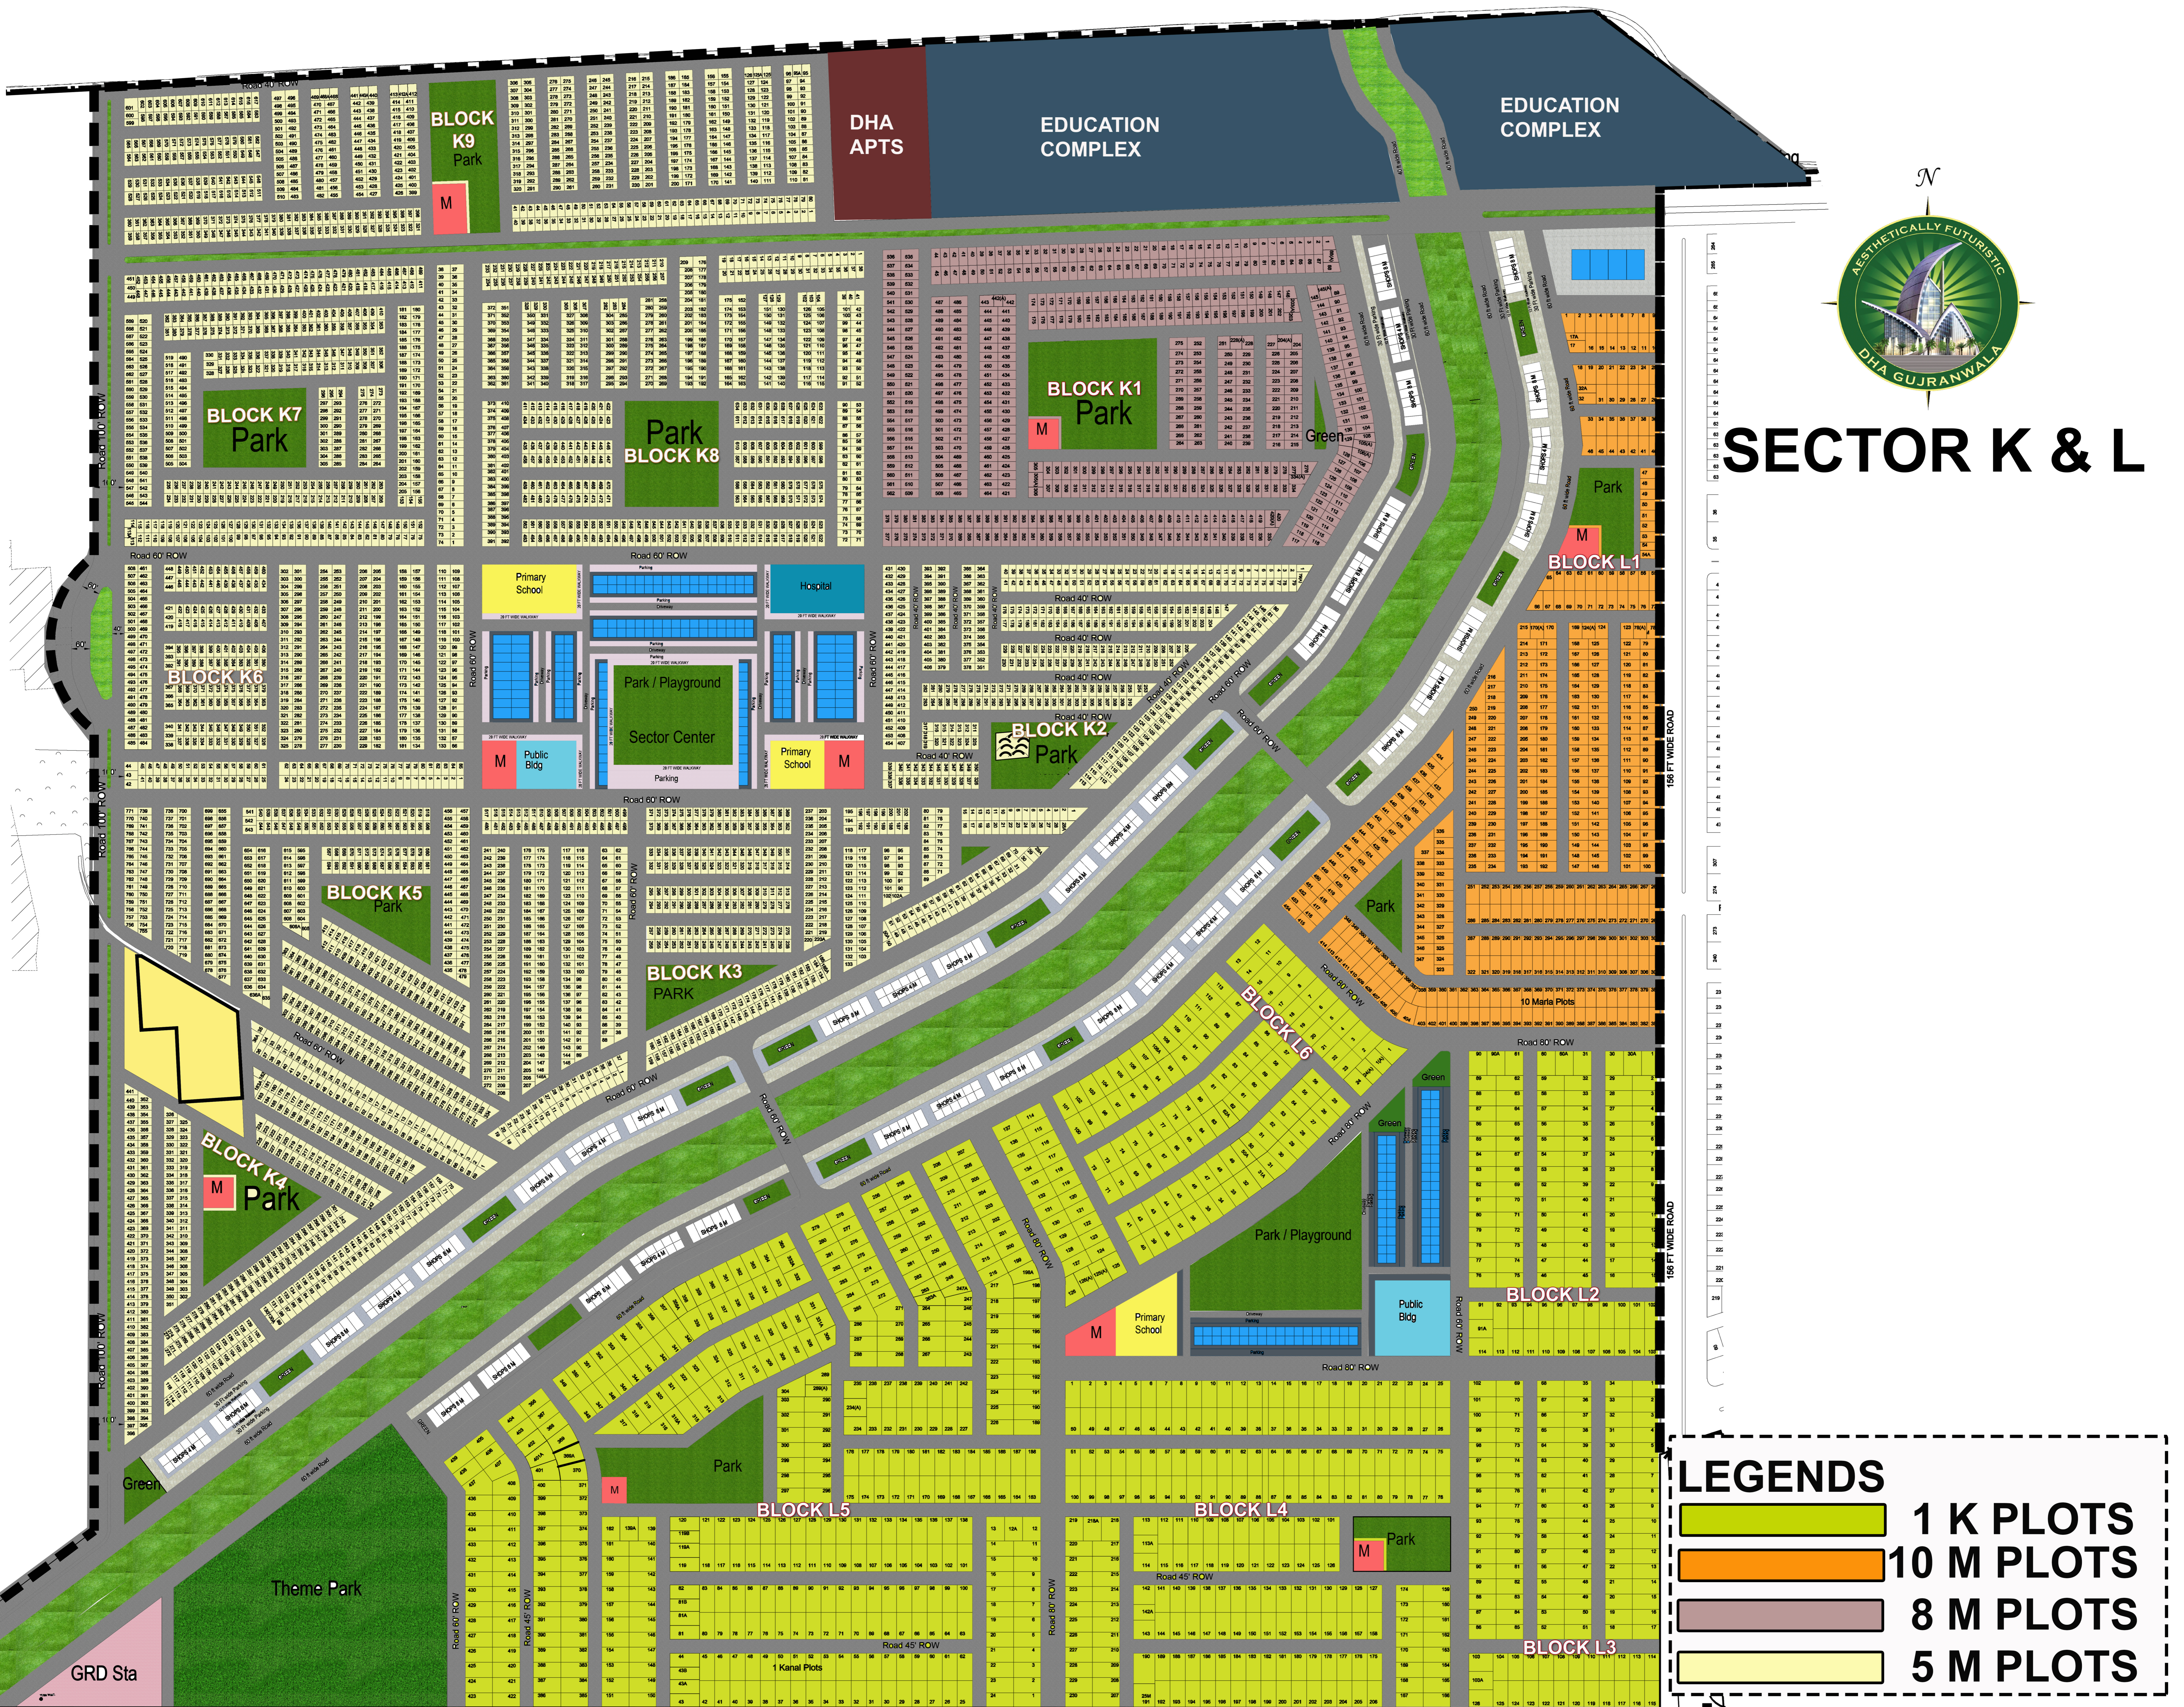

SECTOR K & L

LEGENDS

- 1 K PLOTS
- 10 M PLOTS
- 8 M PLOTS
- 5 M PLOTS

Note: This is a provisional map & DHA Gujranwala reserve the right to change / alter the sector layout due to any technical reason or ground variation