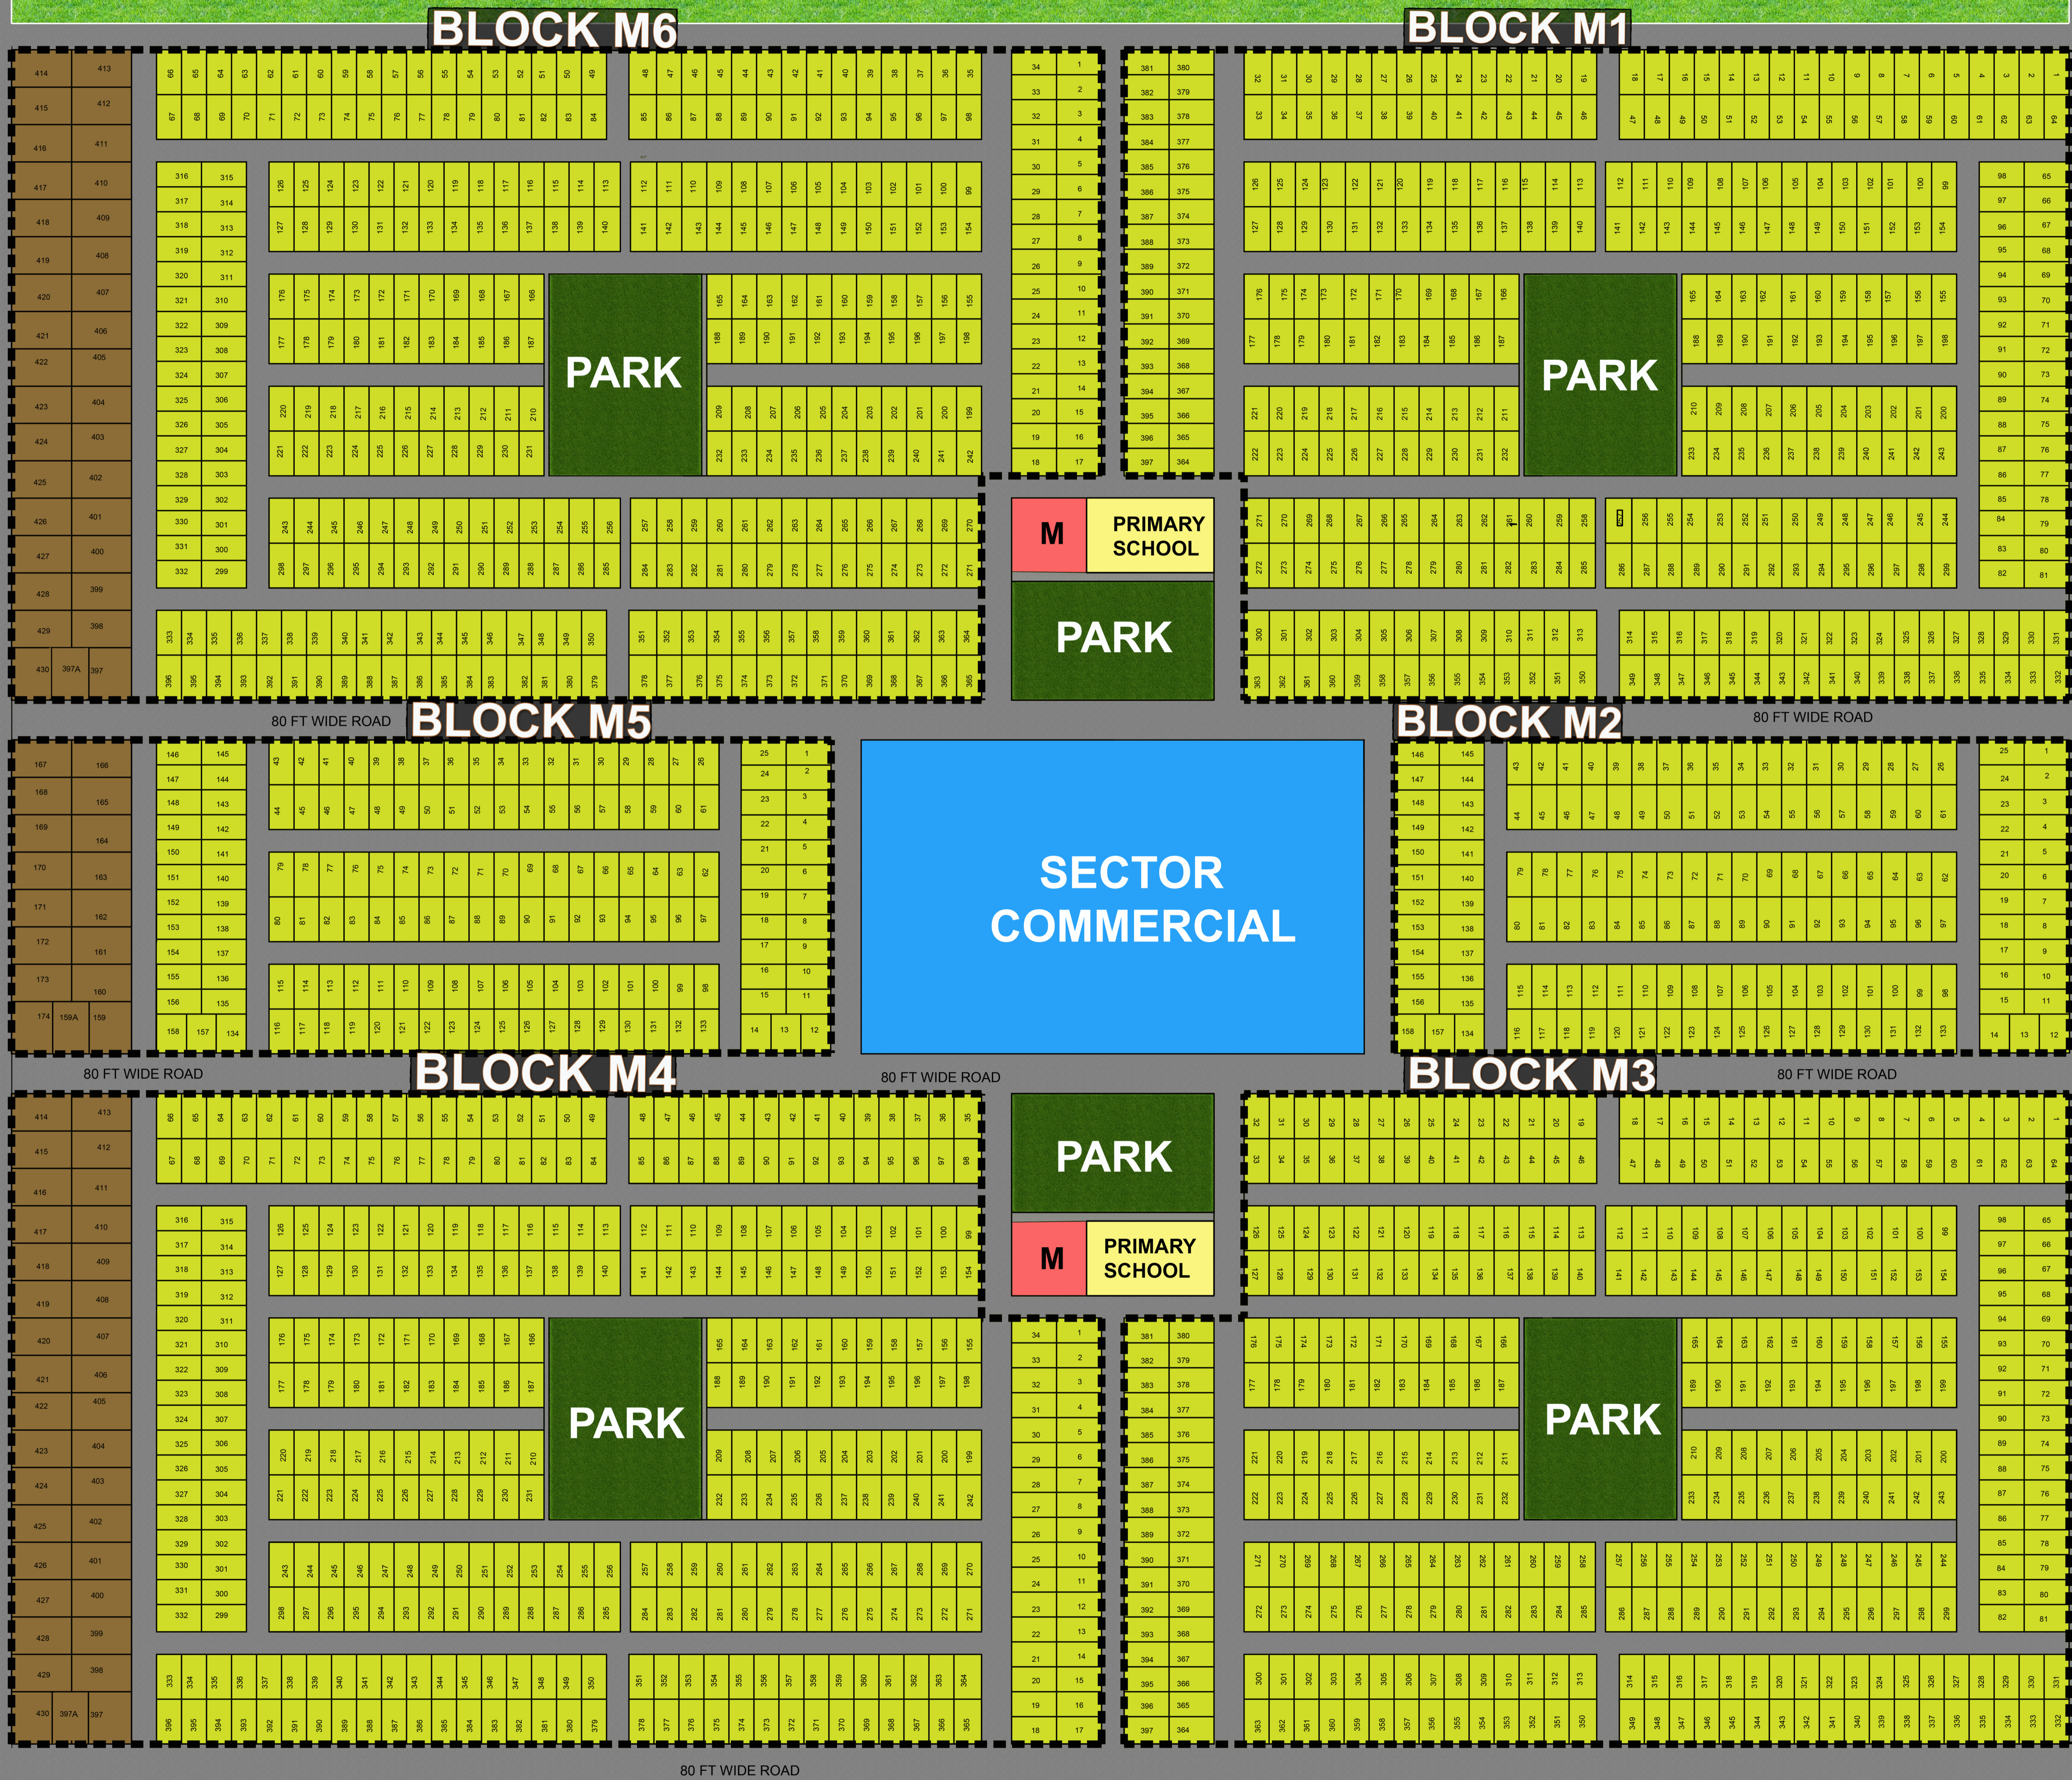

SECTOR M

DHA RESERVES

LEGENDS

- 1 K PLOTS
- 2 K PLOTS

Note: This is a provisional map & DHA Gujranwala reserve the right to change / alter the sector layout due to any technical reason or ground variation